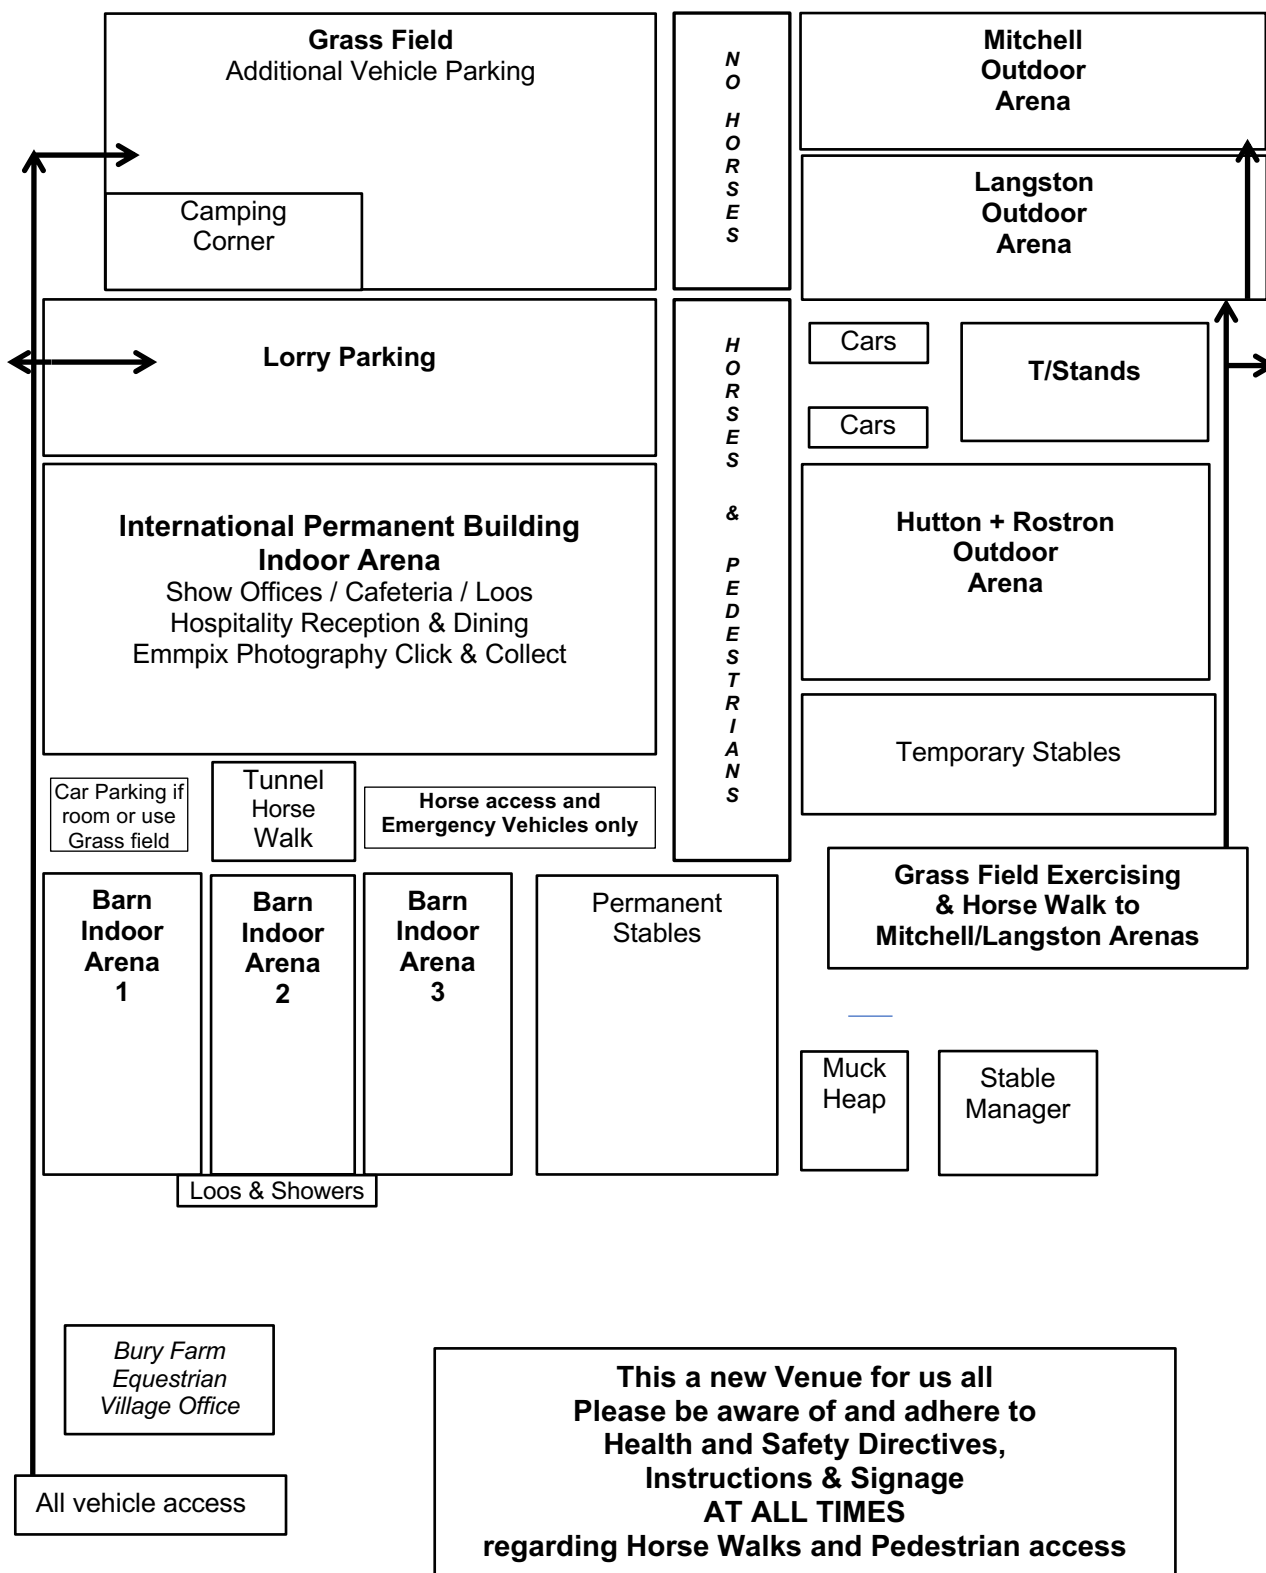

Provisional Bury Farm Equestrian Village Layout (not to scale)

**Whilst permitted, NO Dogs are allowed in the Permanent Building
Poo picking is essential throughout the Showground and an immediate on the spot
£10 fine will be incurred for not clearing up after your Dog/Horse/Pony in the Lorry
Parks, misuse of Loos and/or Showers, cleaning tack, washing horses inside any
Stabling area, etc., will incur the same penalty and donated to Show Funds
PLEASE THE LORRY PARK AND CAMPING FIELD TIDY AND FREE OF ANY RUBBISH
Including Hay and use the provided skip and not just dump rubbish bags to be
collected by others**